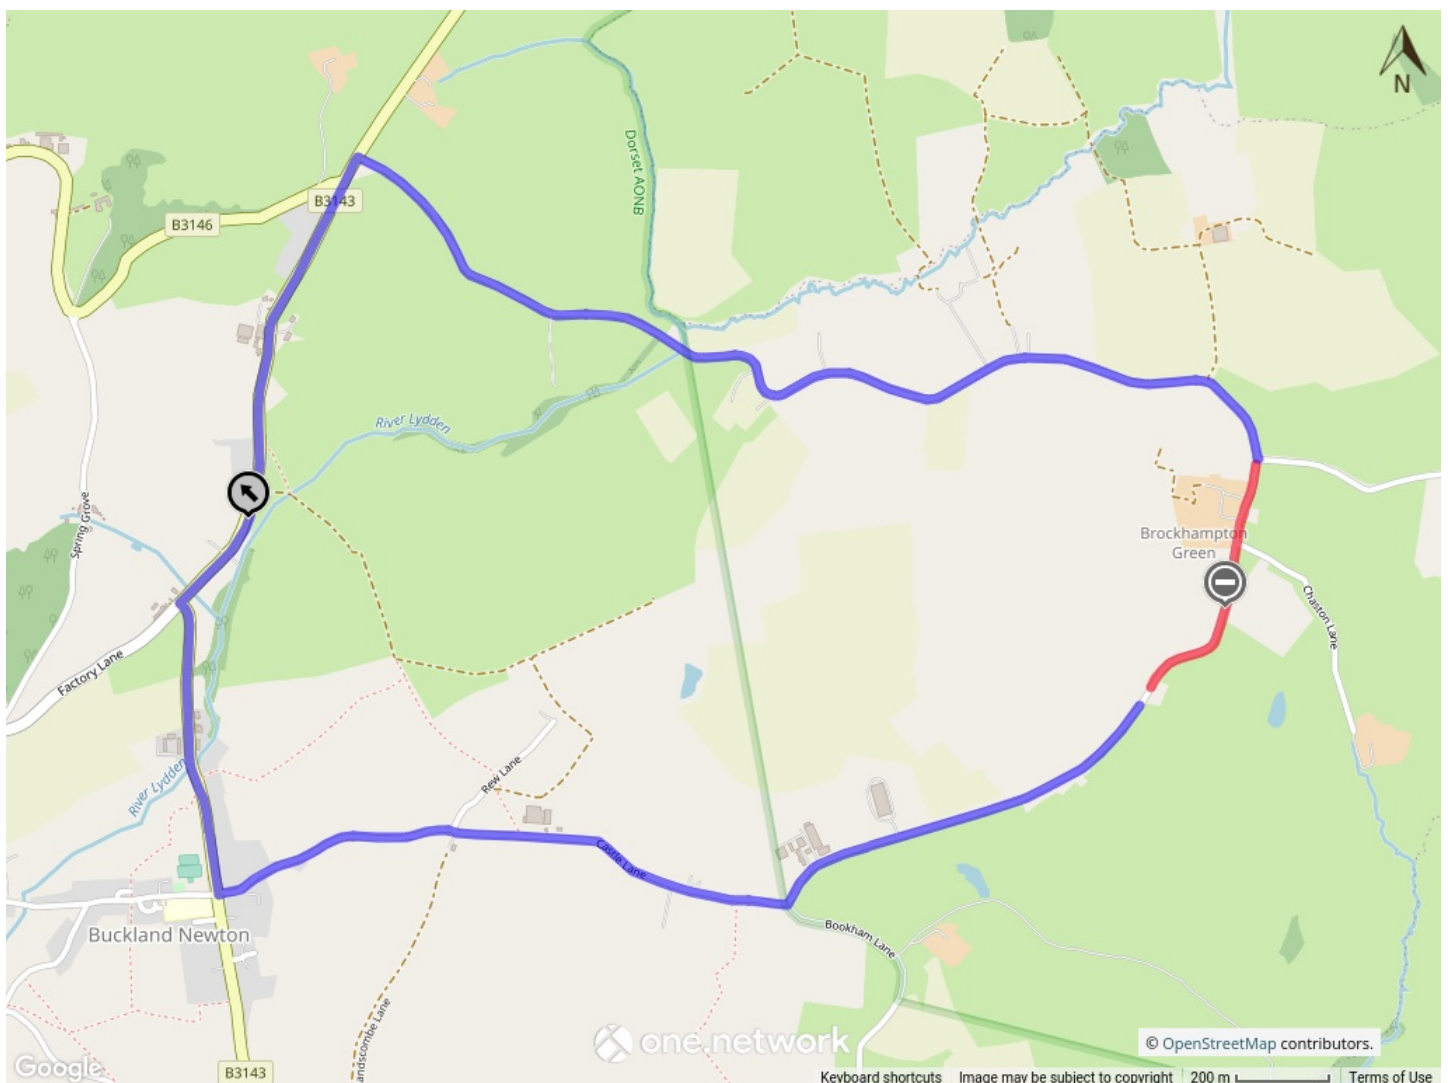

PROPOSED TEMPORARY CLOSURE OF BROCKHAMPTON ROAD, BUCKLAND NEWTON

I have received an application from Openreach to close Brockhampton Road, Buckland Newton from outside Verlands, Brockhampton Farm to Beaulieu Wood (in both directions), a distance of approximately 570 metres. The closure has been requested to provide Openreach with a safe working area to undertake pole tests. These works are programmed to commence between 09:30 and 15:30 on 24th November 2021.

Openreach will publicise the road closure in a number of ways: they will place information boards on the road in this area to inform the travelling public of the works; they will carry out a letter drop to local residents directly affected by the works; and they will sign a vehicular diversion route using the local road network. The following map shows the extent of the closure and the diversion route.

This document is for information only, however if you have any concerns about this proposal, please contact Tom Faulkner, (trafficteam@dorsetcouncil.gov.uk) by 10th November 2021.

View all roadworks in your area - dorsetcouncil.gov.uk/roadworks-events